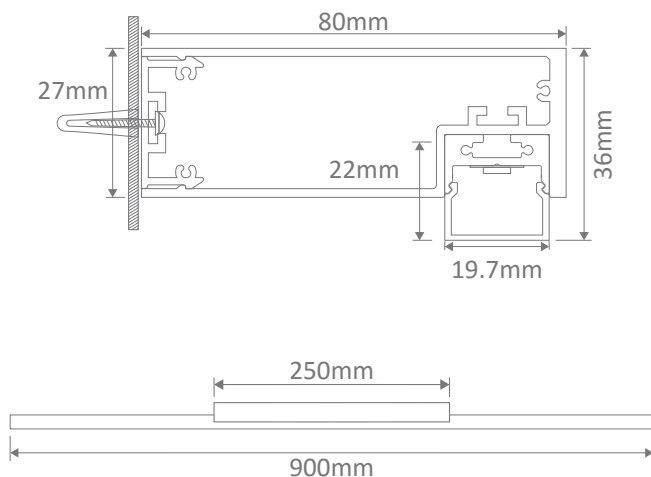

Diagrams / Additional

Item No.	Variant	Colour
SHADOWLINE-900-ALU	23550	3000K
	23552	4000K
	23554	5000K
SHADOWLINE-900-BLK	23560	3000K
	23562	4000K
	23564	5000K
SHADOWLINE-900-WHT	23570	3000K
	23572	4000K
	23574	5000K